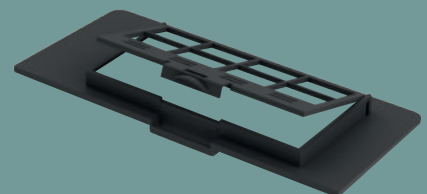

# Spare parts

## ACCESSIBILITY

	Repair kit	Type
<b>Be-Line®</b>		
Fixing kit	5119FIX	A
Fixing kit for DOC M grab bars	5119MFIX	-

## SOAP DISPENSERS

	Repair kit	Complete mechanism	Type
<b>510580-510581-510582-510583-510584-510586</b>			
Pump	51058M	-	E
Lock	SER2911V	-	F
<b>512066</b>			
Electronic unit + O-ring	51206BC	-	H
Lock	SER2911V	-	F
<b>6566 - 6567</b>			
Complete valve only	6568	-	J
Level control window only	6569	-	K
<b>6580 - 6583</b>			
Pump	6580SRV	-	L
<b>729xxx</b>			
729008, 729108, 729508	729302	729308	M
729012, 729112, 729512	729302	729312	M
729150, 729200	729302	729303	M
PVC tube + non-return valve carrier & non-return valve	729TUB	-	N
1L tank, for ref.s 729008, 729112	729501	-	O
0.5L tank, for ref.s 729508, 729512	729500	-	P