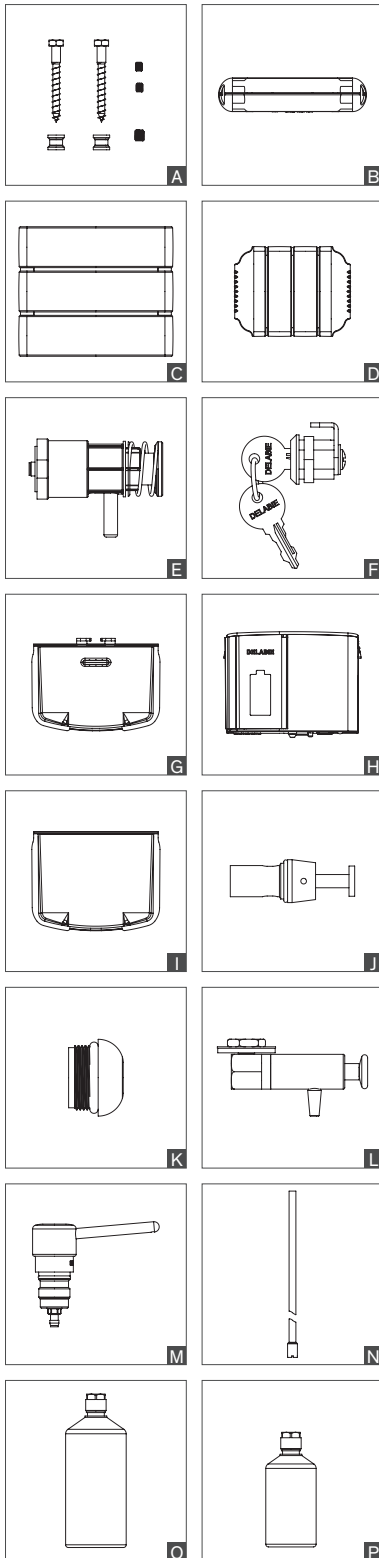

## ACCESSIBILITY

	Repair kit	Type
<b>Be-Line®</b>		
Fixing kit	5119FIX	A
Fixing kit for DOC M grab bars	5119MFIX	-

## SOAP DISPENSERS

	Repair kit	Complete mechanism	Type
<b>510580-510581-510582-510583-510584-510586</b>			
Pump	51058M	-	E
Lock	SER2911V	-	F
<b>512066</b>			
Electronic unit + O-ring	51206BC	-	H
Lock	SER2911V	-	F
<b>6566 - 6567</b>			
Complete valve only	6568	-	J
Level control window only	6569	-	K
<b>6580 - 6583</b>			
Pump	6580SRV	-	L
<b>729xxx</b>			
729008, 729108, 729508	729302	729308	M
729012, 729112, 729512	729302	729312	M
729150, 729200	729302	729303	M
PVC tube + non-return valve carrier & non-return valve	729TUB	-	N
1L tank, for ref.s 729008, 729112	729501	-	O
0.5L tank, for ref.s 729508, 729512	729500	-	P

## TOILET PAPER DISPENSERS

	Repair kit	Type
Lock for toilet paper dispenser for 2 rolls ref.s 1660, 1660S & 1661	SER1660V	K
Lock for ref.s 2900, 2901, 2902, 2910, 2911 & 2912	SER2911V	L

## PAPER TOWEL DISPENSERS

	Repair kit	Type
Lock for ref.s 2561D, 6601, 6602, 6607D, 6611, 6612 & 6617	SER2559V	L