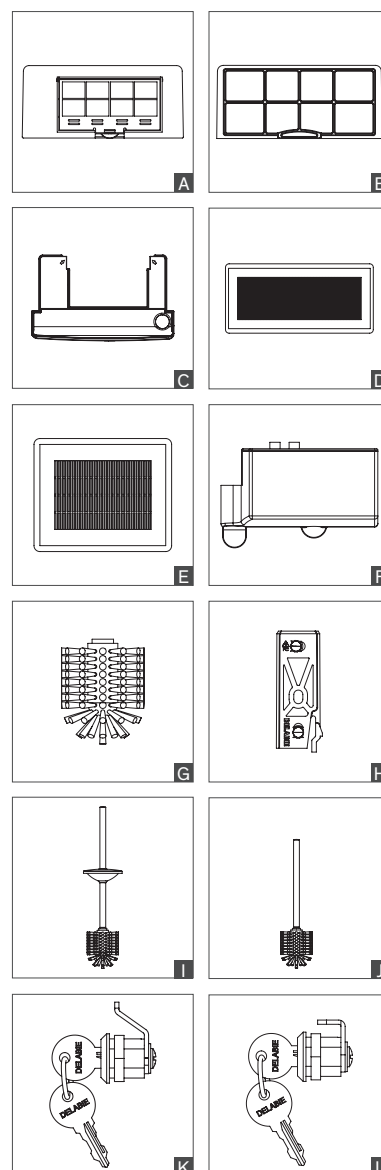

HAND DRYERS

	Repair kit	Type
SPEEDJET 510621		
Filter (after 2013)	510621F	A
Filter (before 2013)	510621FA	B
Drip tray	510621R	C
SPEEDJET 2 510623 without drip tray		
HEPA filter for hand dryer without drip tray	510623F	D
SPEEDJET 2 510624 with drip tray		
HEPA filter for hand dryer with drip tray	510624F	E
Drip tray for SPEEDJET 2 in black	510624RB	F
Drip tray for SPEEDJET 2 in anthracite	510624RC	F
Drip tray for SPEEDJET 2 in white	510624RW	F

TOILET BRUSH SET

	Repair kit	Type
Brush without handle	4051L	G
Wall bracket & fixings for toilet brush set 4048, 4051 & 510051	4051FIX	H
Bright polished stainless steel		
Toilet brush set with lid in bright polished stainless steel for ref.s 4050P, 4051P, 510050P & 510051P	4051MLP	I
Toilet brush set without lid in bright polished stainless steel for ref.s 4048P & 4049P	4048MLP	J
Polished satin stainless steel		
Toilet brush set with lid in polished satin stainless steel for ref.s 4050S, 4051S, 510050S & 510051S	4051MLS	I
Toilet brush set without lid in polished satin stainless steel for ref.s 4048S & 4049S	4048MLS	J
White powder-coated stainless steel		
Toilet brush set with lid in white powder-coated stainless steel for ref.s 4050EW, 4051EW, 510050W & 510051W	4051MLW	I
Toilet brush set without lid in white powder-coated stainless steel for ref.s 4048EW & 4049EW	4048MLW	J
Metallised anthracite stainless steel		
Toilet brush set with lid in metallised anthracite stainless steel for ref.s 4051C & 510051C	4051MLC	I
Toilet brush set without lid in metallised anthracite stainless steel for ref. 4048C	4048MLC	J
Matte white powder-coated stainless steel		
Toilet brush set with lid in matte white powder-coated stainless steel for ref.s 4051MW & 510051MW	4051MLMW	I
Toilet brush set without lid in matte white powder-coated stainless steel for ref. 4048MW	4048MLMW	J

TOILET PAPER DISPENSERS

	Repair kit	Type
Lock for toilet paper dispenser for 2 rolls ref.s 1660, 1660S & 1661	SER1660V	K
Lock for ref.s 2900, 2901, 2902, 2910, 2911 & 2912	SER2911V	L

PAPER TOWEL DISPENSERS

	Repair kit	Type
Lock for ref.s 2561D, 6601, 6602, 6607D, 6611, 6612 & 6617	SER2559V	L