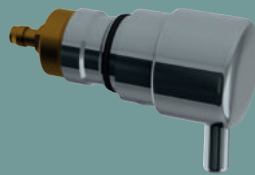

DELABIE

Spare parts