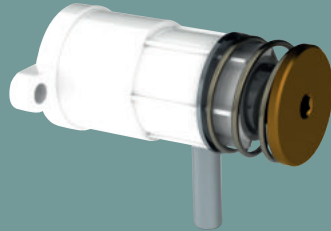

# Spare parts

## SOAP DISPENSERS

	Repair kit	Complete mechanism	Type
<b>510580-510581-510582-510583-510584-510586</b>			
Pump	51058M	-	E
Lock	SER2911V	-	F
<b>512066</b>			
Electronic unit + O-ring	51206BC	-	H
Lock	SER2911V	-	F
<b>6566 - 6567</b>			
Complete valve only	6568	-	J
Level control window only	6569	-	K
<b>6580 - 6583</b>			
Pump	6580SRV	-	L
<b>729xxx</b>			
729008, 729108, 729508	729302	729308	M
729012, 729112, 729512	729302	729312	M
729150, 729200	729302	729303	M
PVC tube + non-return valve carrier & non-return valve	729TUB	-	N
1L tank, for ref.s 729008, 729112	729501	-	O
0.5L tank, for ref.s 729508, 729512	729500	-	P